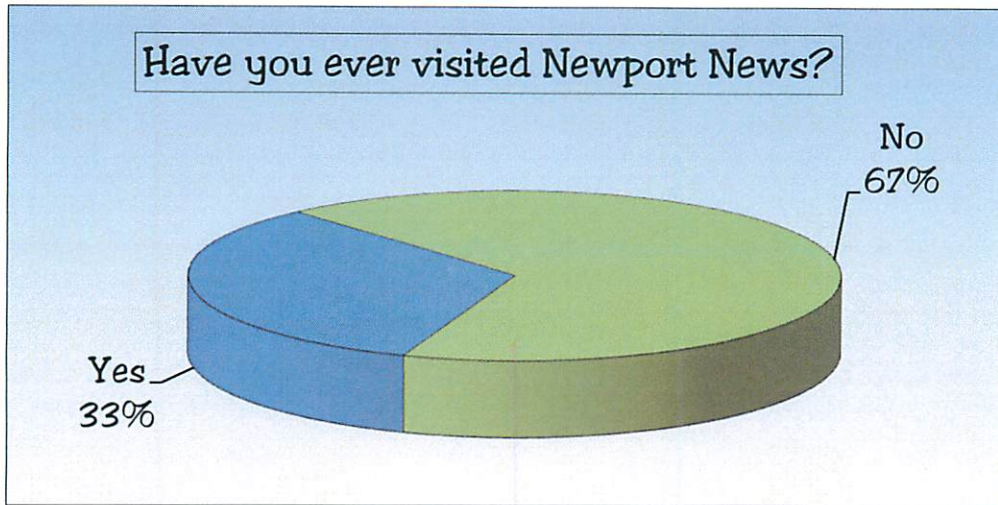

Results based on 2021 NN Visitor Center Guest Registry totaling 531 entries.

2021 Visitor Survey Results

Results based on 2021 NN Visitor Center Guest Registry totaling 531 entries.

2021 Visitor Survey Results

Newport News Visitor Center Statistics

Sampling number is 73.

Sampling number is 604. Includes walk ins and visitor registry.

Sampling number is 73.

2021 Visitor Survey Results

Newport News Visitor Center Statistics