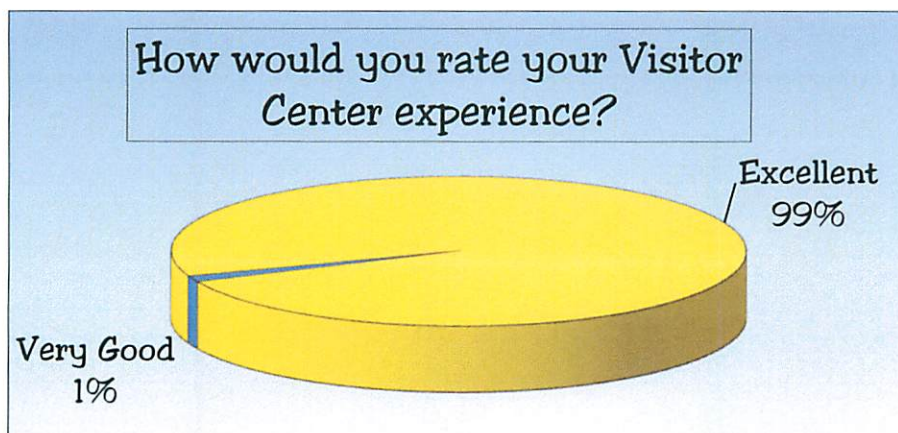

Sampling number is 589.

Sampling number is 739.

2021 Visitor Survey Results

Where will you be staying during your visit?

Sampling number is 692.

Sampling number is 673.

2021 Visitor Survey Results

Results based on entire 2021 database totaling 11,350 entries.

Results based on 2021 NN Visitor Center Guest Registry totaling 531 entries.

2021 Visitor Survey Results

Results based on 2021 NN Visitor Center Guest Registry totaling 531 entries.

2021 Visitor Survey Results

Newport News Visitor Center Statistics

Sampling number is 73.

Sampling number is 604. Includes walk ins and visitor registry.

Sampling number is 73.

2021 Visitor Survey Results

Newport News Visitor Center Statistics