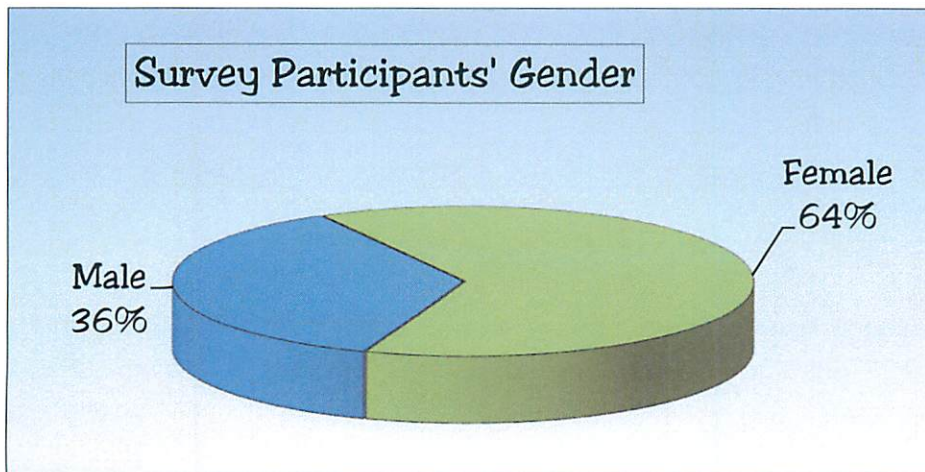

2021 Visitor Survey Results

727 patrons answered this survey question and selected all that applied. Surveys were completed by patrons requesting information from the NN Tourism website, phone calls and NN Visitor Center walk-ins.

2021 Visitor Survey Results

Number in Travel Party

Sampling number for both adults and children in travel party is 717.

2021 Visitor Survey Results

Average income, participant's age & gender

Sampling number is 498.

Sampling number is 589.

Sampling number is 739.

2021 Visitor Survey Results

Where will you be staying during your visit?

Sampling number is 692.

Sampling number is 673.

2021 Visitor Survey Results

Results based on entire 2021 database totaling 11,350 entries.