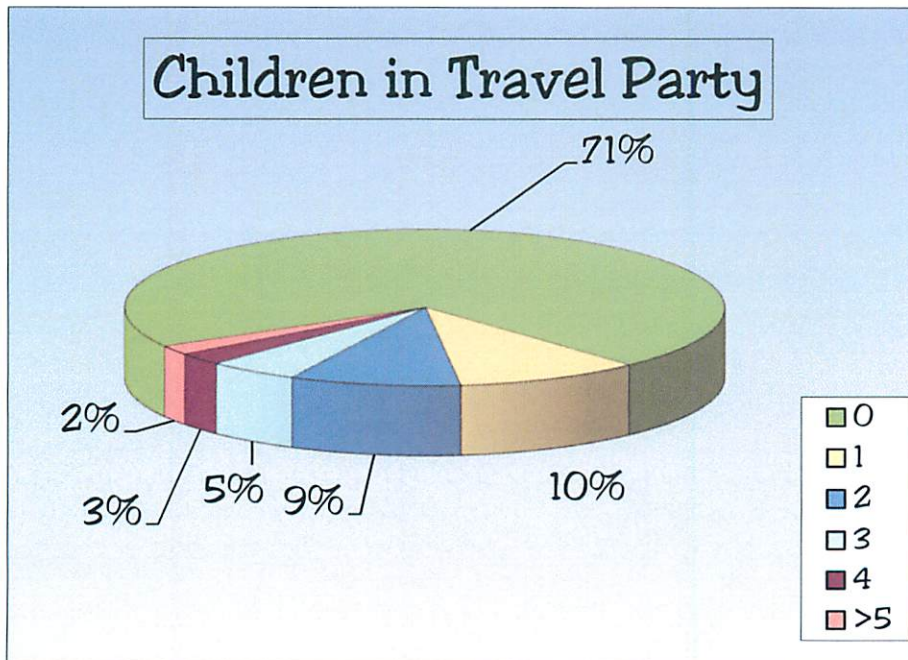

2021 Visitor Survey Results

686 patrons participated in this survey, which best described their reason for visiting. Surveys were completed by patrons requesting information from the Newport News Tourism website, phone calls and NN Visitor Center walk-ins.

2021 Visitor Survey Results

727 patrons answered this survey question and selected all that applied. Surveys were completed by patrons requesting information from the NN Tourism website, phone calls and NN Visitor Center walk-ins.

2021 Visitor Survey Results

Number in Travel Party

Sampling number for both adults and children in travel party is 717.

2021 Visitor Survey Results

Average income, participant's age & gender

Sampling number is 498.