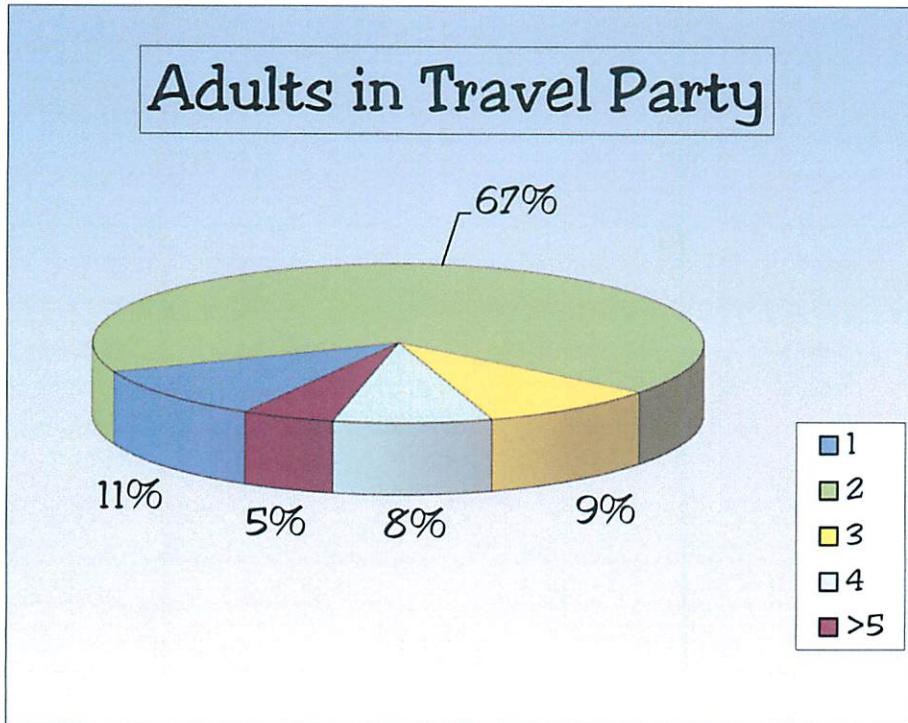

2021 Visitor Survey Results

686 patrons participated in this survey, which best described their reason for visiting. Surveys were completed by patrons requesting information from the Newport News Tourism website, phone calls and NN Visitor Center walk-ins.

2021 Visitor Survey Results

727 patrons answered this survey question and selected all that applied. Surveys were completed by patrons requesting information from the NN Tourism website, phone calls and NN Visitor Center walk-ins.

2021 Visitor Survey Results

Number in Travel Party

Sampling number for both adults and children in travel party is 717.

2021 Visitor Survey Results

Average income, participant's age & gender

Sampling number is 498.

Sampling number is 589.

Sampling number is 739.

2021 Visitor Survey Results

Where will you be staying during your visit?

Sampling number is 692.

Sampling number is 673.

2021 Visitor Survey Results

Results based on entire 2021 database totaling 11,350 entries.