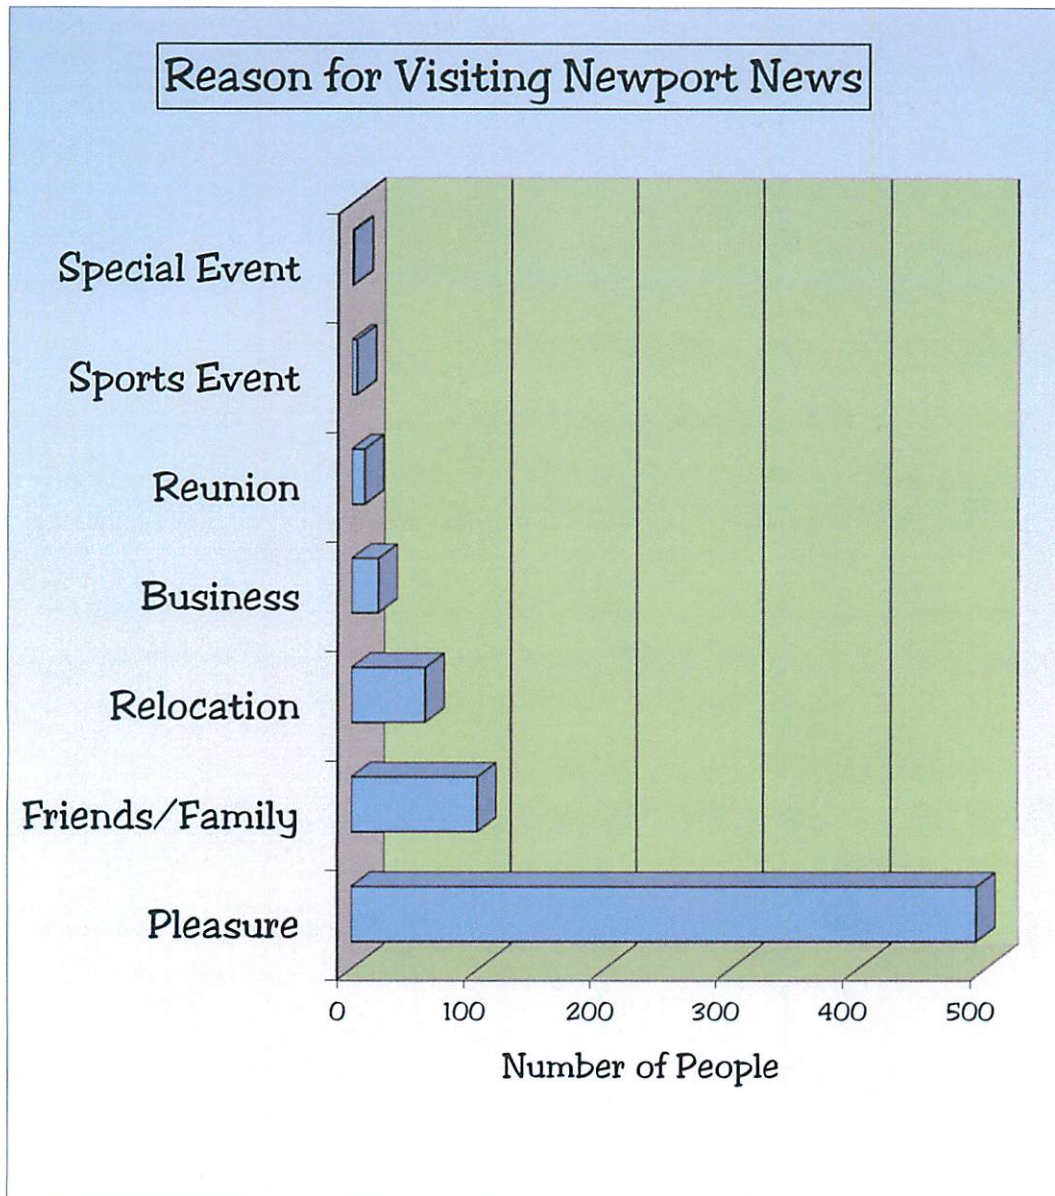

2021 Visitor Survey Results

686 patrons participated in this survey, which best described their reason for visiting. Surveys were completed by patrons requesting information from the Newport News Tourism website, phone calls and NN Visitor Center walk-ins.

2021 Visitor Survey Results

727 patrons answered this survey question and selected all that applied. Surveys were completed by patrons requesting information from the NN Tourism website, phone calls and NN Visitor Center walk-ins.

2021 Visitor Survey Results

Number in Travel Party

Sampling number for both adults and children in travel party is 717.

2021 Visitor Survey Results

Average income, participant's age & gender

Sampling number is 498.

Sampling number is 589.

Sampling number is 739.

2021 Visitor Survey Results

Where will you be staying during your visit?

Sampling number is 692.

Sampling number is 673.

2021 Visitor Survey Results

Results based on entire 2021 database totaling 11,350 entries.