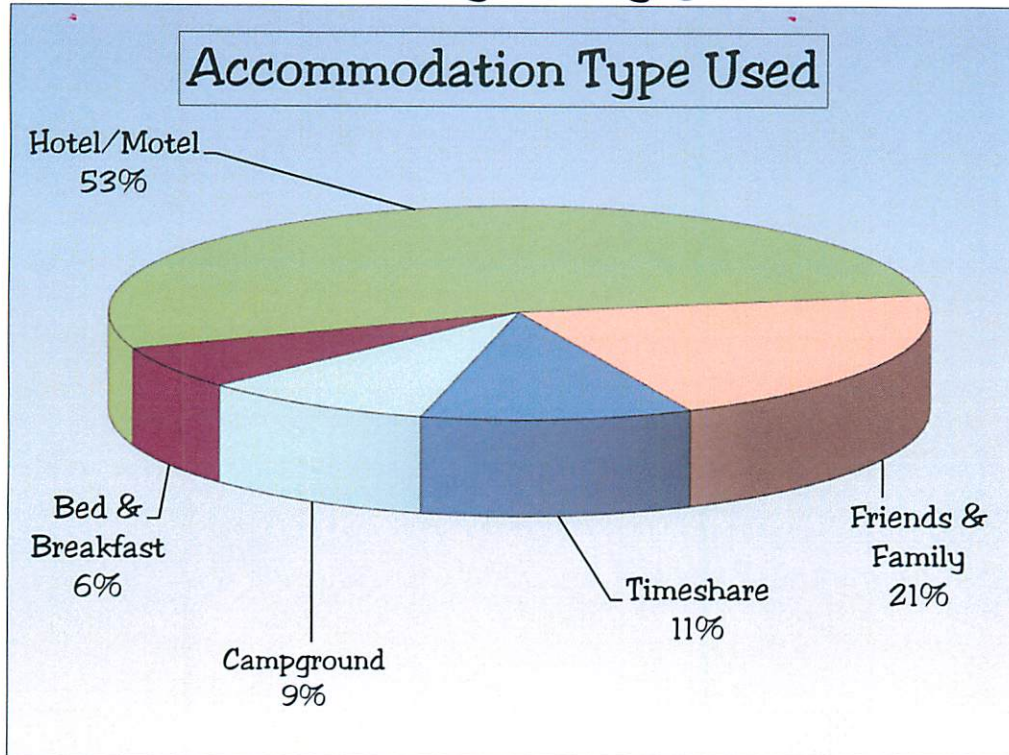

2021 Visitor Survey Results

727 patrons answered this survey question and selected all that applied. Surveys were completed by patrons requesting information from the NN Tourism website, phone calls and NN Visitor Center walk-ins.

2021 Visitor Survey Results

Number in Travel Party

Sampling number for both adults and children in travel party is 717.

2021 Visitor Survey Results

Average income, participant's age & gender

Sampling number is 498.

Sampling number is 589.

Sampling number is 739.

2021 Visitor Survey Results

Where will you be staying during your visit?

Sampling number is 692.

Sampling number is 673.

2021 Visitor Survey Results

Results based on entire 2021 database totaling 11,350 entries.

Results based on 2021 NN Visitor Center Guest Registry totaling 531 entries.

2021 Visitor Survey Results

Results based on 2021 NN Visitor Center Guest Registry totaling 531 entries.

2021 Visitor Survey Results