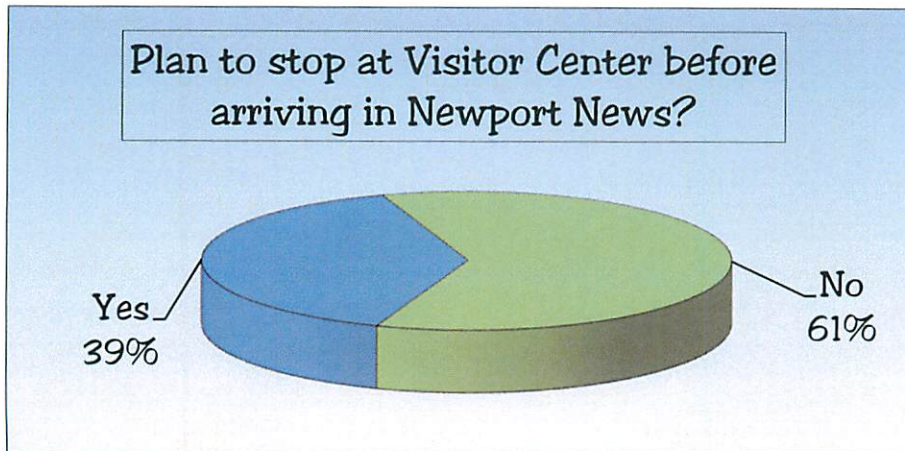

Sampling number is 589.

Sampling number is 739.

2021 Visitor Survey Results

Where will you be staying during your visit?

Sampling number is 692.

Sampling number is 673.

2021 Visitor Survey Results

Results based on entire 2021 database totaling 11,350 entries.

Results based on 2021 NN Visitor Center Guest Registry totaling 531 entries.

2021 Visitor Survey Results

Results based on 2021 NN Visitor Center Guest Registry totaling 531 entries.

2021 Visitor Survey Results

Newport News Visitor Center Statistics

Sampling number is 73.

Sampling number is 604. Includes walk ins and visitor registry.

Sampling number is 73.

2021 Visitor Survey Results

Newport News Visitor Center Statistics