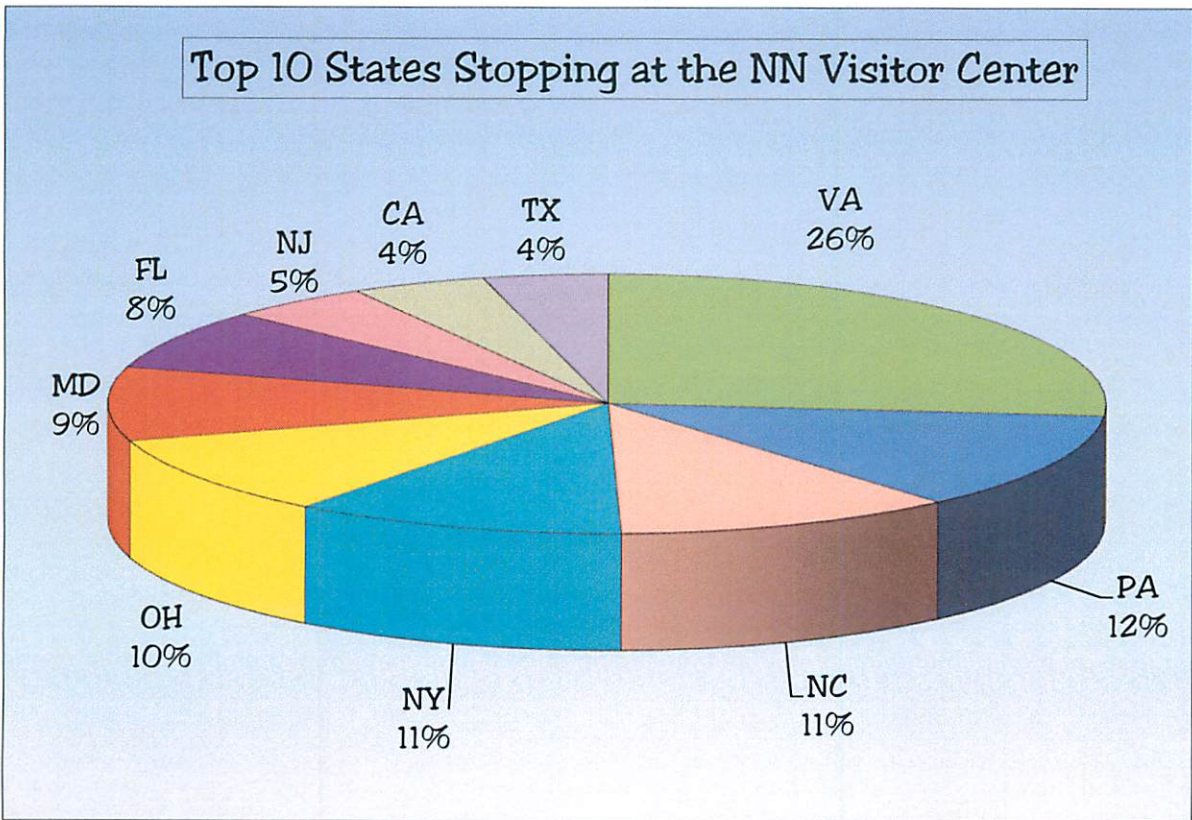

2021 Visitor Survey Results

727 patrons answered this survey question and selected all that applied. Surveys were completed by patrons requesting information from the NN Tourism website, phone calls and NN Visitor Center walk-ins.

2021 Visitor Survey Results

Number in Travel Party

Sampling number for both adults and children in travel party is 717.

2021 Visitor Survey Results

Average income, participant's age & gender

Sampling number is 498.

Sampling number is 589.

Sampling number is 739.

2021 Visitor Survey Results

Where will you be staying during your visit?

Sampling number is 692.

Sampling number is 673.

2021 Visitor Survey Results

Results based on entire 2021 database totaling 11,350 entries.

Results based on 2021 NN Visitor Center Guest Registry totaling 531 entries.

2021 Visitor Survey Results

Results based on 2021 NN Visitor Center Guest Registry totaling 531 entries.

2021 Visitor Survey Results