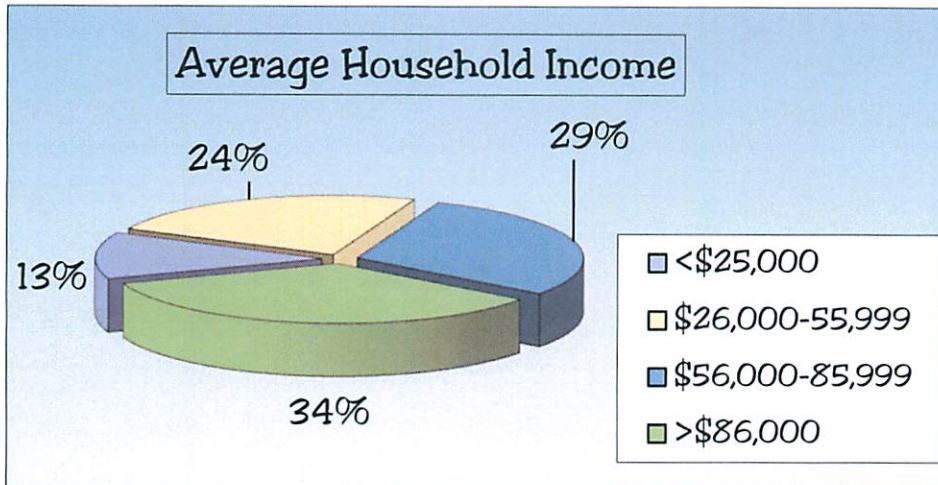

2021 Visitor Survey Results

727 patrons answered this survey question and selected all that applied. Surveys were completed by patrons requesting information from the NN Tourism website, phone calls and NN Visitor Center walk-ins.

2021 Visitor Survey Results

Number in Travel Party

Sampling number for both adults and children in travel party is 717.

2021 Visitor Survey Results

Average income, participant's age & gender

Sampling number is 498.

Sampling number is 589.

Sampling number is 739.

2021 Visitor Survey Results

Where will you be staying during your visit?

Sampling number is 692.

Sampling number is 673.

2021 Visitor Survey Results

Results based on entire 2021 database totaling 11,350 entries.