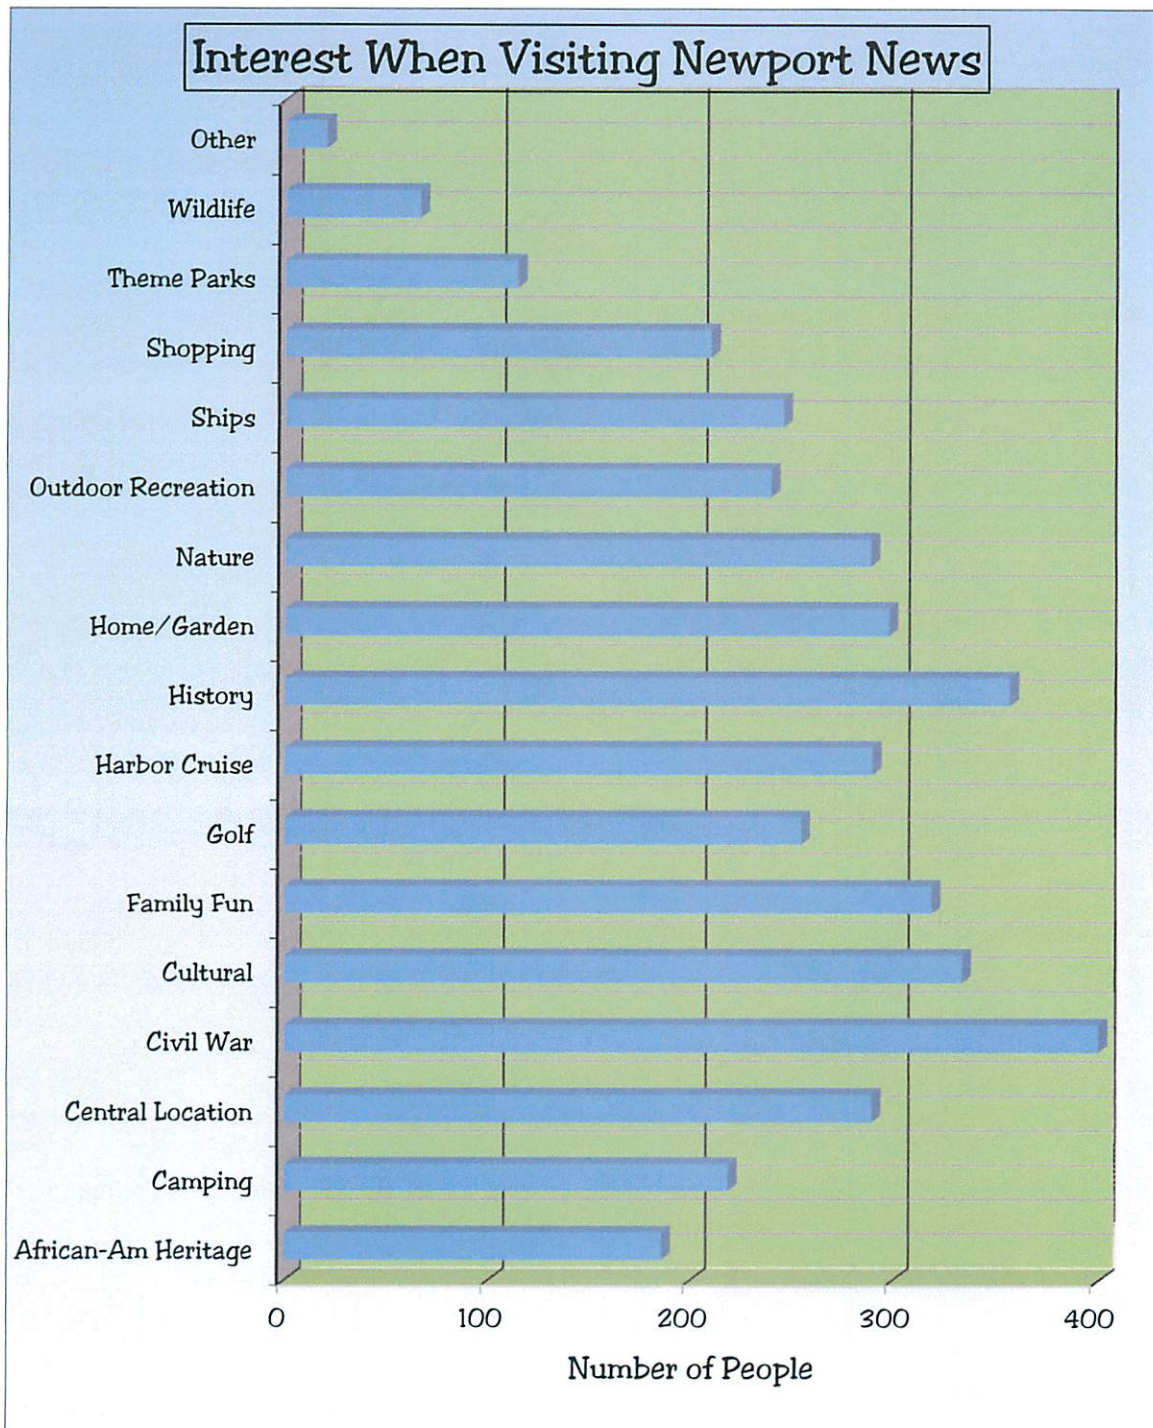

2021 Visitor Survey Results

686 patrons participated in this survey, which best described their reason for visiting. Surveys were completed by patrons requesting information from the Newport News Tourism website, phone calls and NN Visitor Center walk-ins.

2021 Visitor Survey Results

727 patrons answered this survey question and selected all that applied. Surveys were completed by patrons requesting information from the NN Tourism website, phone calls and NN Visitor Center walk-ins.