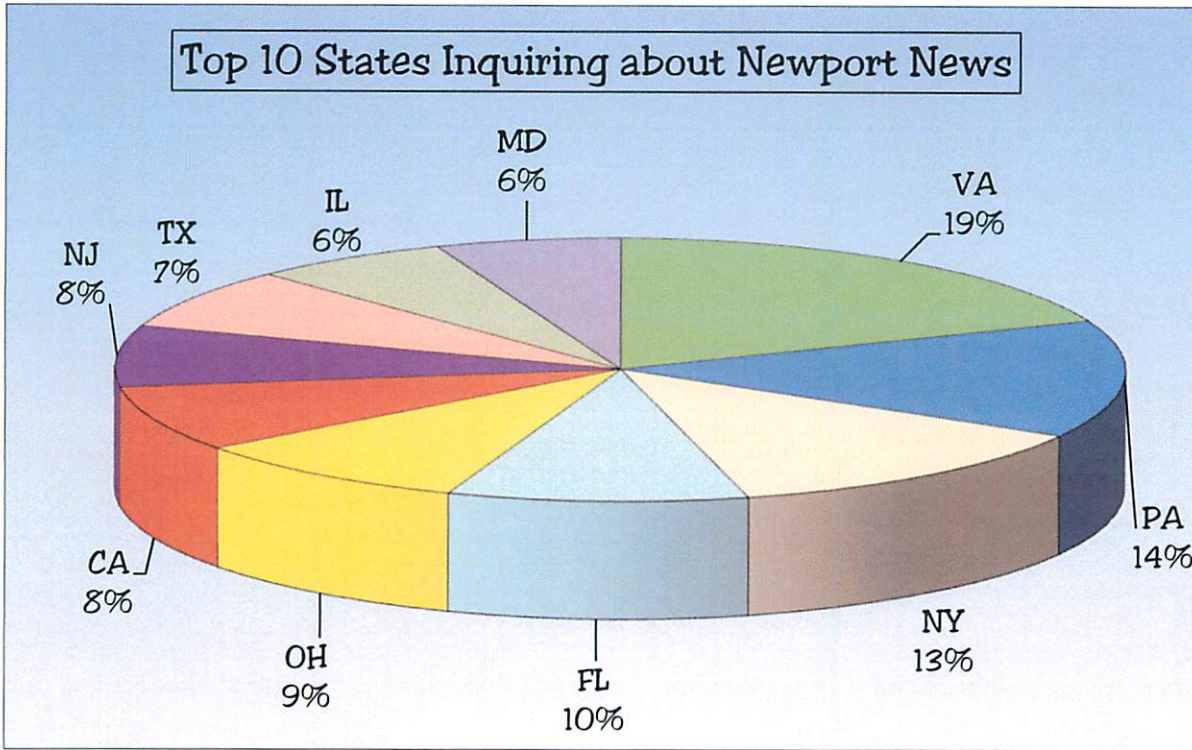

2021 Visitor Survey Results

Number in Travel Party

Sampling number for both adults and children in travel party is 717.

2021 Visitor Survey Results

Average income, participant's age & gender

Sampling number is 498.

Sampling number is 589.

Sampling number is 739.

2021 Visitor Survey Results

Where will you be staying during your visit?

Sampling number is 692.

Sampling number is 673.

2021 Visitor Survey Results

Results based on entire 2021 database totaling 11,350 entries.

Results based on 2021 NN Visitor Center Guest Registry totaling 531 entries.

2021 Visitor Survey Results

Results based on 2021 NN Visitor Center Guest Registry totaling 531 entries.

2021 Visitor Survey Results