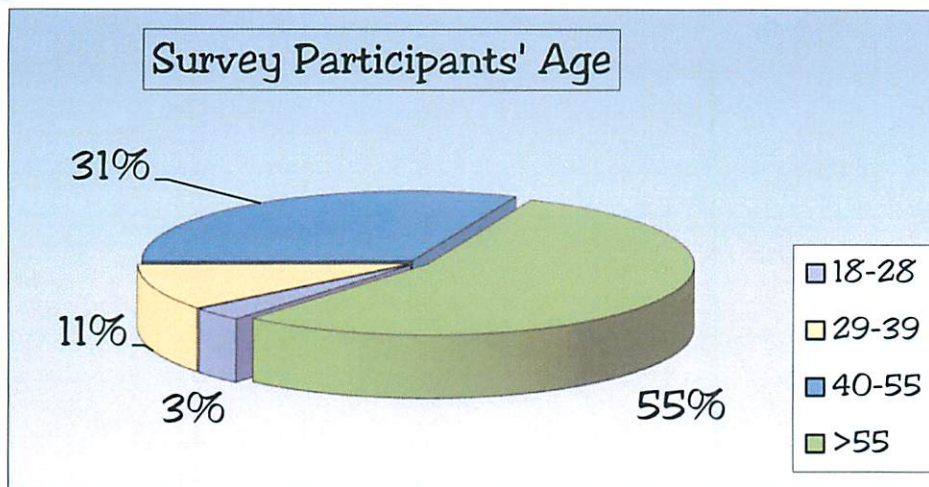

2021 Visitor Survey Results

686 patrons participated in this survey, which best described their reason for visiting. Surveys were completed by patrons requesting information from the Newport News Tourism website, phone calls and NN Visitor Center walk-ins.

2021 Visitor Survey Results

727 patrons answered this survey question and selected all that applied. Surveys were completed by patrons requesting information from the NN Tourism website, phone calls and NN Visitor Center walk-ins.

2021 Visitor Survey Results

Number in Travel Party

Sampling number for both adults and children in travel party is 717.

2021 Visitor Survey Results

Average income, participant's age & gender

Sampling number is 498.

Sampling number is 589.

Sampling number is 739.

2021 Visitor Survey Results

Where will you be staying during your visit?

Sampling number is 692.

Sampling number is 673.

2021 Visitor Survey Results

Results based on entire 2021 database totaling 11,350 entries.