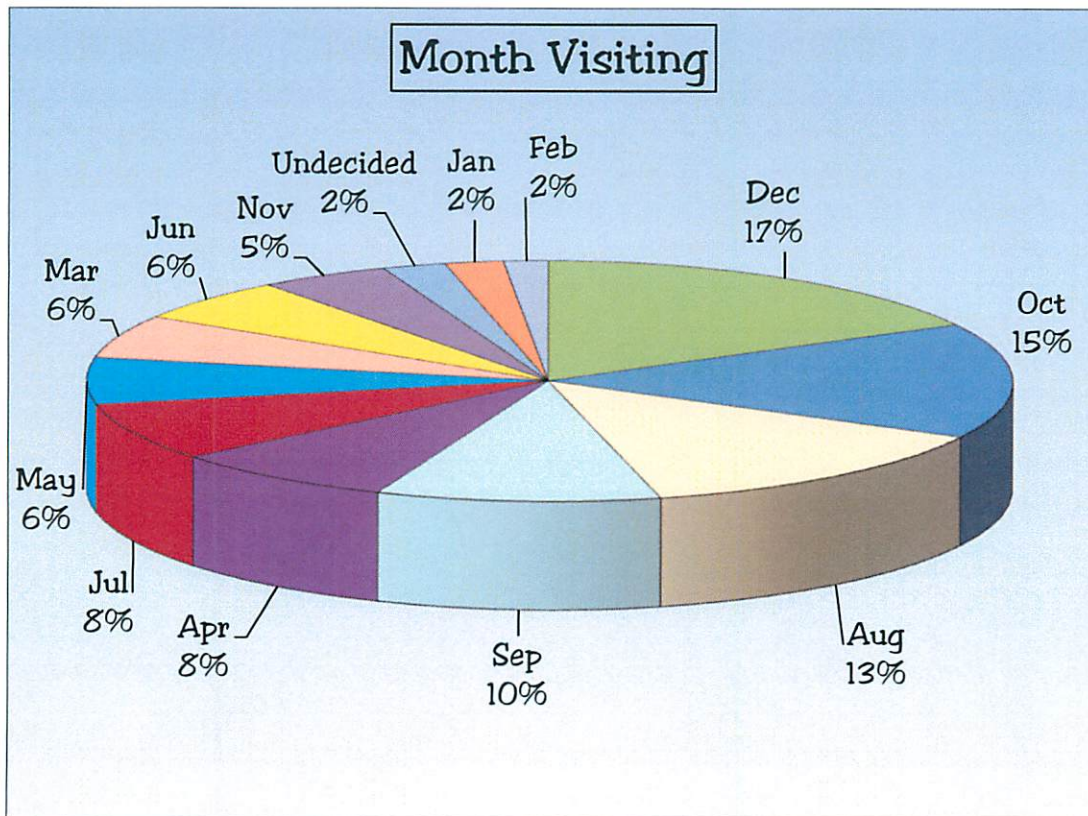

Sampling number is 589.

Sampling number is 739.

2021 Visitor Survey Results

Where will you be staying during your visit?

Sampling number is 692.

Sampling number is 673.

2021 Visitor Survey Results

Results based on entire 2021 database totaling 11,350 entries.

Results based on 2021 NN Visitor Center Guest Registry totaling 531 entries.

2021 Visitor Survey Results

Results based on 2021 NN Visitor Center Guest Registry totaling 531 entries.

2021 Visitor Survey Results

Newport News Visitor Center Statistics

Sampling number is 73.

Sampling number is 604. Includes walk ins and visitor registry.

Sampling number is 73.

2021 Visitor Survey Results

Newport News Visitor Center Statistics

Sampling number is 696.

Surveys were completed by patrons requesting information from the NN Tourism website, phone calls & NN Visitor Center walk-ins.

Sampling number is 1264.

Surveys were completed by patrons requesting information from the NN Tourism website, phone calls & NN Visitor Center walk-ins.