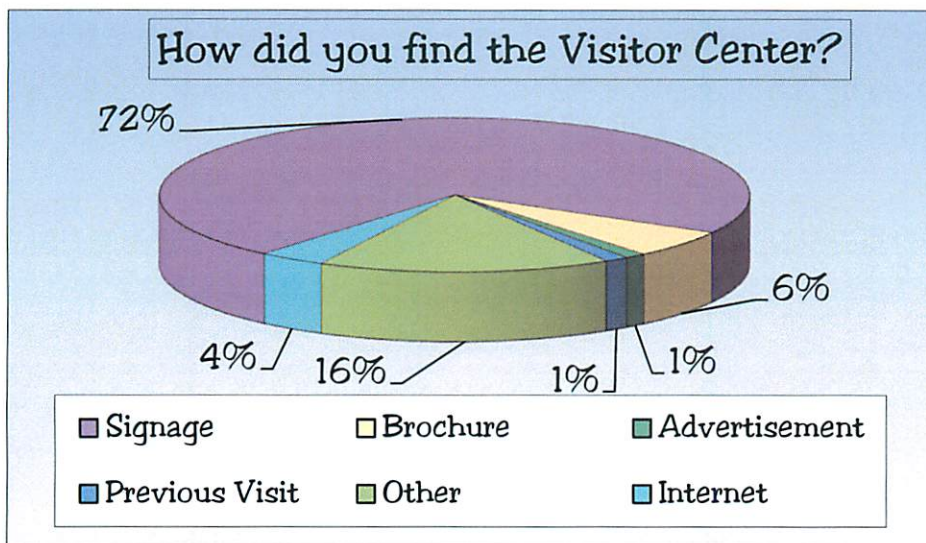

Sampling number is 589.

Sampling number is 739.

2021 Visitor Survey Results

Where will you be staying during your visit?

Sampling number is 692.

Sampling number is 673.

2021 Visitor Survey Results

Results based on entire 2021 database totaling 11,350 entries.

Results based on 2021 NN Visitor Center Guest Registry totaling 531 entries.

2021 Visitor Survey Results

Results based on 2021 NN Visitor Center Guest Registry totaling 531 entries.

2021 Visitor Survey Results

Newport News Visitor Center Statistics

Sampling number is 73.

Sampling number is 604. Includes walk ins and visitor registry.

Sampling number is 73.

2021 Visitor Survey Results

Newport News Visitor Center Statistics