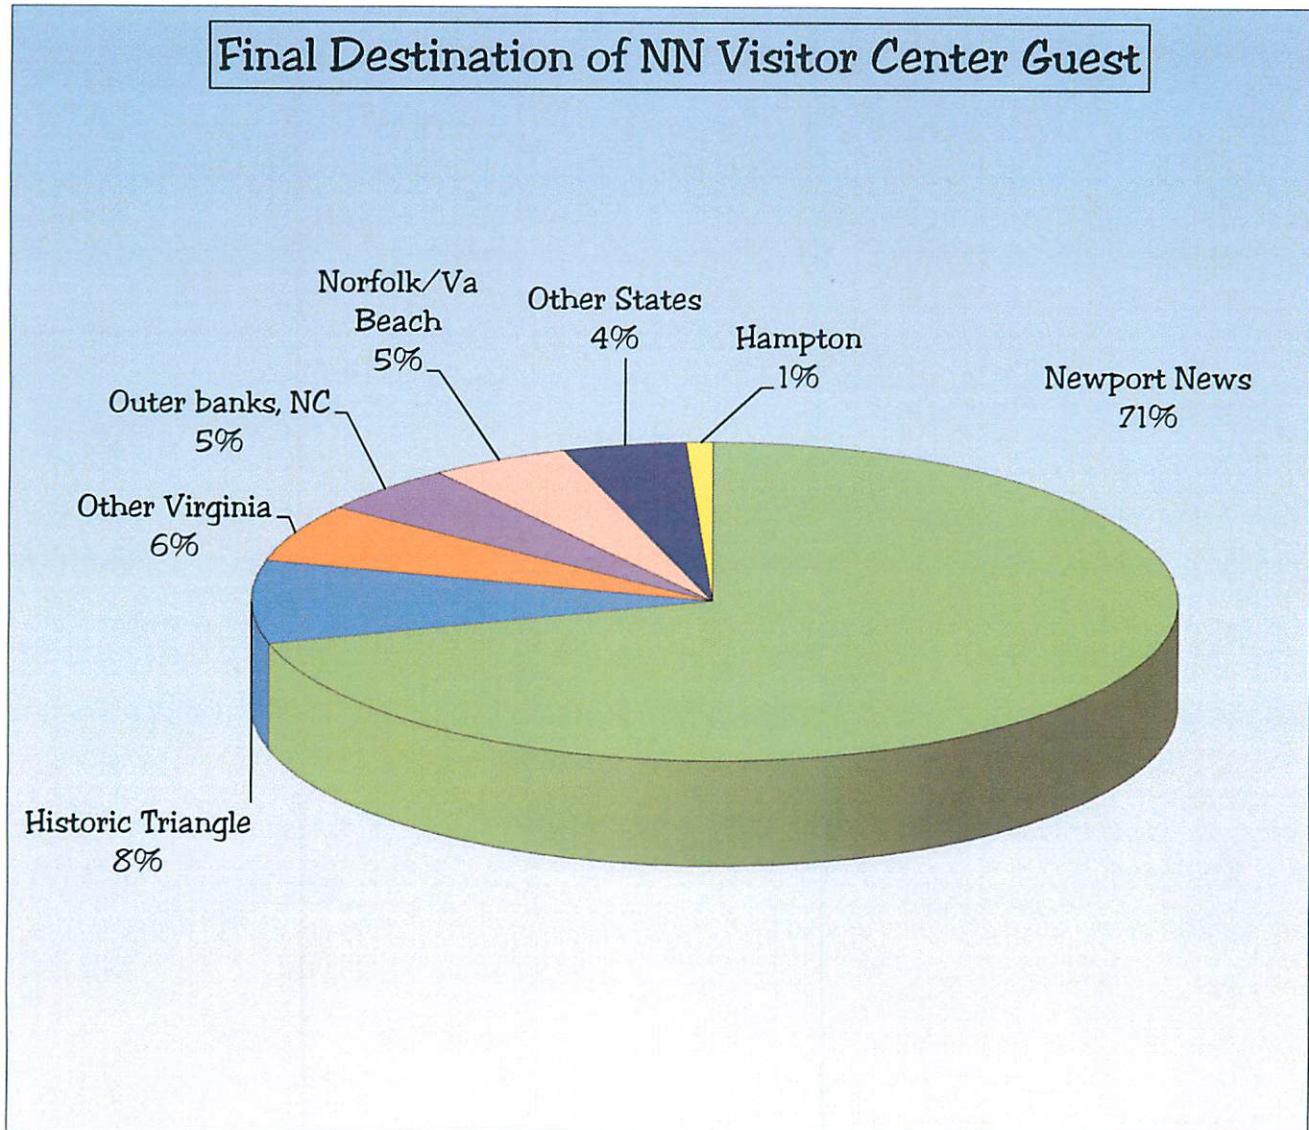

2021 Visitor Survey Results

727 patrons answered this survey question and selected all that applied. Surveys were completed by patrons requesting information from the NN Tourism website, phone calls and NN Visitor Center walk-ins.

2021 Visitor Survey Results

Number in Travel Party

Sampling number for both adults and children in travel party is 717.

2021 Visitor Survey Results

Average income, participant's age & gender

Sampling number is 498.

Sampling number is 589.

Sampling number is 739.

2021 Visitor Survey Results

Where will you be staying during your visit?

Sampling number is 692.

Sampling number is 673.

2021 Visitor Survey Results

Results based on entire 2021 database totaling 11,350 entries.

Results based on 2021 NN Visitor Center Guest Registry totaling 531 entries.

2021 Visitor Survey Results

Results based on 2021 NN Visitor Center Guest Registry totaling 531 entries.

2021 Visitor Survey Results