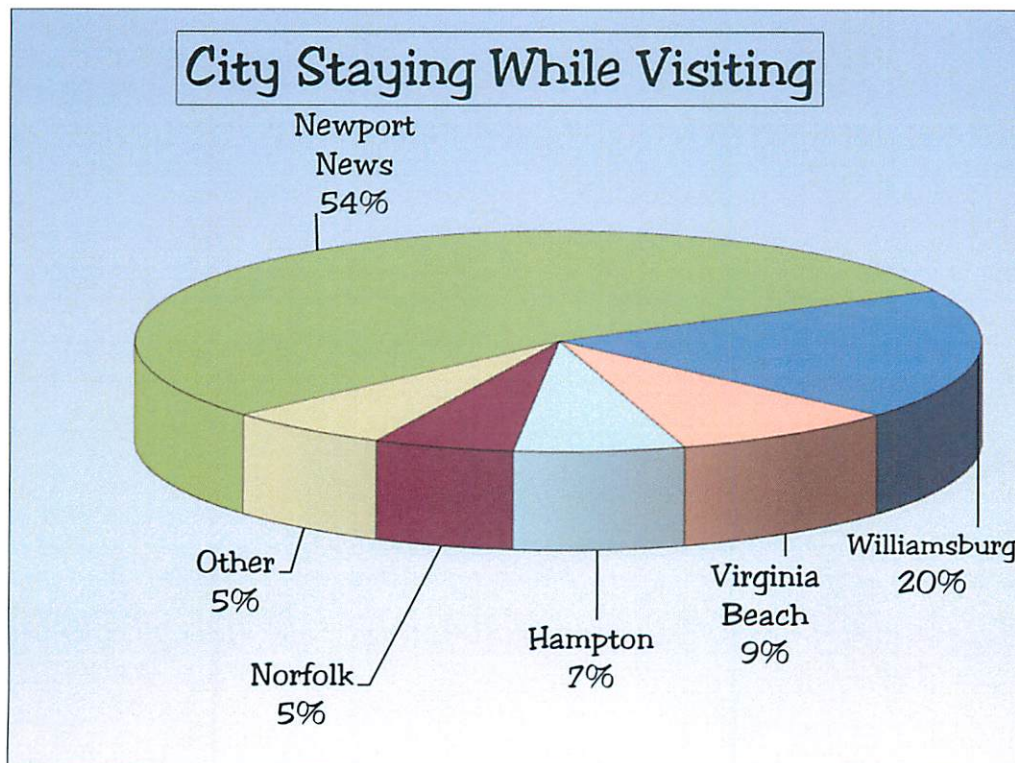

2021 Visitor Survey Results

727 patrons answered this survey question and selected all that applied. Surveys were completed by patrons requesting information from the NN Tourism website, phone calls and NN Visitor Center walk-ins.

2021 Visitor Survey Results

Number in Travel Party

Sampling number for both adults and children in travel party is 717.

2021 Visitor Survey Results

Average income, participant's age & gender

Sampling number is 498.

Sampling number is 589.

Sampling number is 739.

2021 Visitor Survey Results

Where will you be staying during your visit?

Sampling number is 692.

Sampling number is 673.

2021 Visitor Survey Results

Results based on entire 2021 database totaling 11,350 entries.

Results based on 2021 NN Visitor Center Guest Registry totaling 531 entries.

2021 Visitor Survey Results

Results based on 2021 NN Visitor Center Guest Registry totaling 531 entries.

2021 Visitor Survey Results